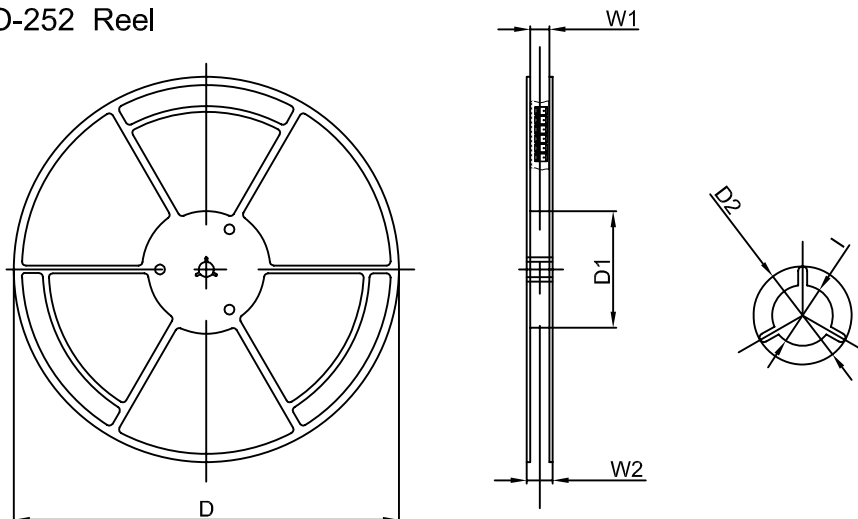

TO-252 Reel

Dimensions are in millimeter						
Reel Option	D	D1	D2	W1	W2	I
13" Dia	330.00	100.00	Ø21.00	16.40	21.00	Ø13.00
Tolerance	+/-2	+/-1	+/-1	+/-1	+/-1	+/-1

REEL	Reel Size	Box	Box Size(mm)	Carton	Carton Size(mm)	G.W.(kg)
2,500 pcs	13inch	2,500 pcs	340×336×29	25,000 pcs	353×346×365	14.04