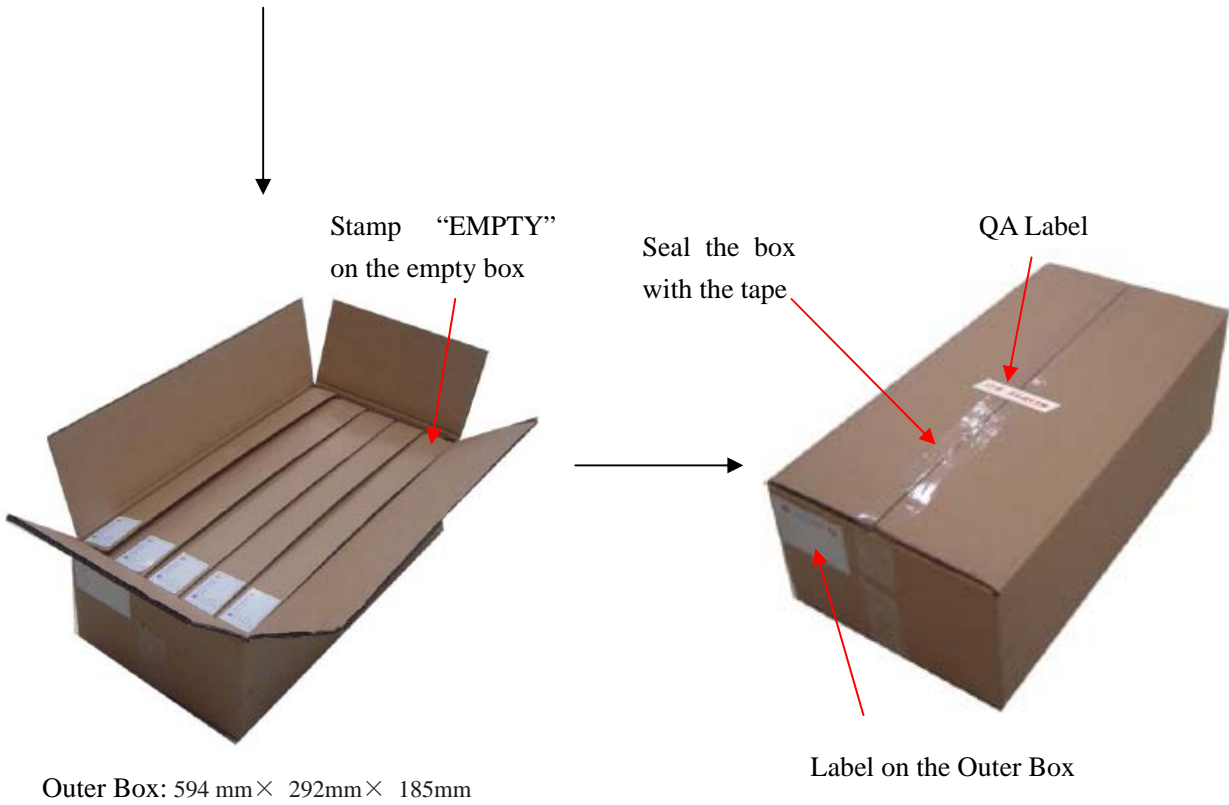

Common Packing: (5 inner boxes/carton)