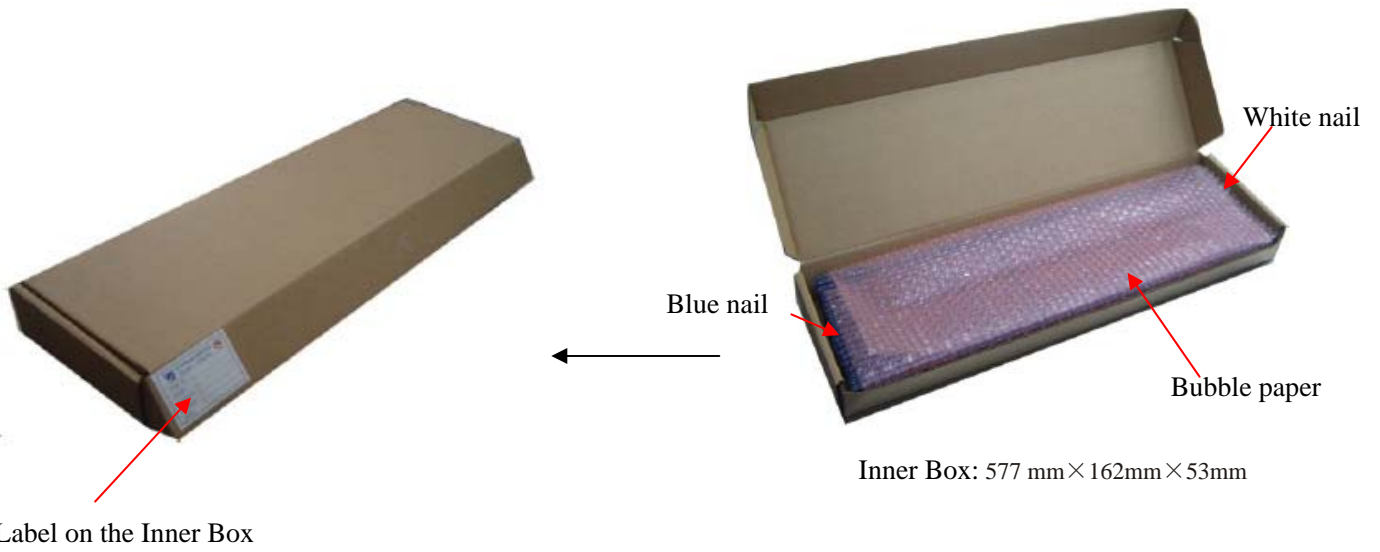

Common Packing: (5 inner boxes/carton)