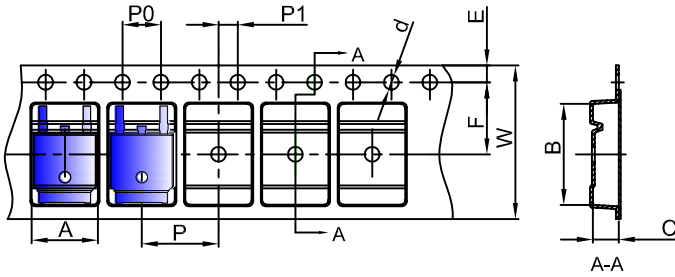

TO-252-2L PACKAGE OUTLINE DIMENSIONS

Symbol	Dimensions In Millimeters		Dimensions In Inches	
	Min.	Max.	Min.	Max.
A	2.200	2.400	0.087	0.094
A1	0.000	0.127	0.000	0.005
b	0.660	0.860	0.026	0.034
c	0.460	0.580	0.018	0.023
D	6.500	6.700	0.256	0.264
D1	5.100	5.460	0.201	0.215
D2	4.830 REF.		0.190 REF.	
E	6.000	6.200	0.236	0.244
e	2.186	2.386	0.086	0.094
L	9.800	10.400	0.386	0.409
L1	2.900 REF.		0.114 REF.	
L2	1.400	1.700	0.055	0.067
L3	1.600 REF.		0.063 REF.	
L4	0.600	1.000	0.024	0.039
φ	1.100	1.300	0.043	0.051
θ	0°	8°	0°	8°
h	0.000	0.300	0.000	0.012
V	5.350 REF.		0.211 REF.	

技术要求

1. 塑封体尺寸6.60×6.10;
2. 未注公差为：±0.05;
3. 所有单位为：mm。

媒体编号

镀涂

旧底图总号

T0-252-2L (PIN 4ROW)
焊盘

底图总号

更改标记	数量	更改单号	签名	日期
设计				
审核				
工艺				
标准化				
批准				

TO-252 Tape and reel

TO-252 Embossed Carrier Tape

Packaging Description:

TO-252 parts are shipped in tape. The carrier tape is made from a dissipative (carbon filled) polycarbonate resin. The cover tape is a multilayer film (Heat Activated Adhesive in nature) primarily composed of polyester film, adhesive layer, sealant, and anti-static sprayed agent. These reeled parts in standard option are shipped with 25,00 units per 13" or 33.0 cm diameter reel. The reels are clear in color and is made of polystyrene plastic (anti-static coated).

Inner Box: 340 mm×336mm×29mm

Label on the Reel

Label on the Inner Box

Stamp "EMPTY" on the empty box

Seal the box with the tape

QA Label

Label on the Outer Box

Outer Box: 353 mm× 346mm× 365mm