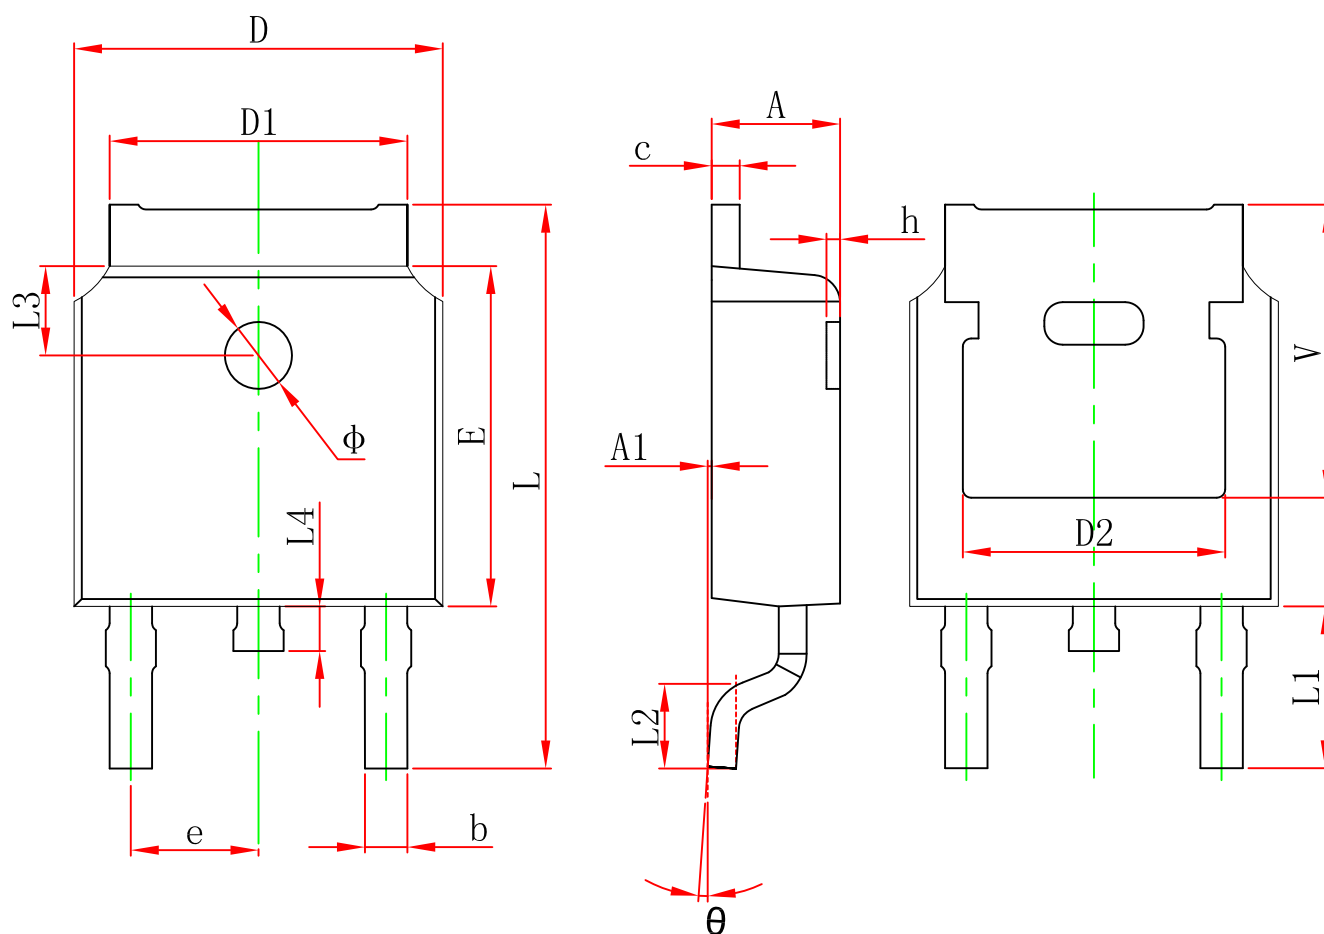

TO-252-2L PACKAGE OUTLINE DIMENSIONS

Symbol	Dimensions In Millimeters		Dimensions In Inches	
	Min.	Max.	Min.	Max.
A	2.200	2.400	0.087	0.094
A1	0.000	0.127	0.000	0.005
b	0.660	0.860	0.026	0.034
c	0.460	0.580	0.018	0.023
D	6.500	6.700	0.256	0.264
D1	5.100	5.460	0.201	0.215
D2	4.830 REF.		0.190 REF.	
E	6.000	6.200	0.236	0.244
e	2.186	2.386	0.086	0.094
L	9.800	10.400	0.386	0.409
L1	2.900 REF.		0.114 REF.	
L2	1.400	1.700	0.055	0.067
L3	1.600 REF.		0.063 REF.	
L4	0.600	1.000	0.024	0.039
φ	1.100	1.300	0.043	0.051
θ	0°	8°	0°	8°
h	0.000	0.300	0.000	0.012
V	5.350 REF.		0.211 REF.	

技术要求

1. 塑封体尺寸6.60×6.10;
2. 未注公差为：±0.05;
3. 所有单位为：mm。

媒体编号

镀涂

旧底图总号

T0-252-2L (PIN 4ROW)
焊盘

底图总号

更改标记	数量	更改单号	签名	日期
设计				
审核				
工艺				
标准化				
批准				

TO-252 Tape and reel

TO-252 Embossed Carrier Tape

Packaging Description:

TO-252 parts are shipped in tape. The carrier tape is made from a dissipative (carbon filled) polycarbonate resin. The cover tape is a multilayer film (Heat Activated Adhesive in nature) primarily composed of polyester film, adhesive layer, sealant, and anti-static sprayed agent. These reeled parts in standard option are shipped with 25,00 units per 13" or 33.0 cm diameter reel. The reels are clear in color and is made of polystyrene plastic (anti-static coated).

Inner Box: 340 mm×336mm×29mm

Label on the Reel

Label on the Inner Box

Stamp "EMPTY" on the empty box

Seal the box with the tape

QA Label

Label on the Outer Box

Outer Box: 353 mm× 346mm× 365mm