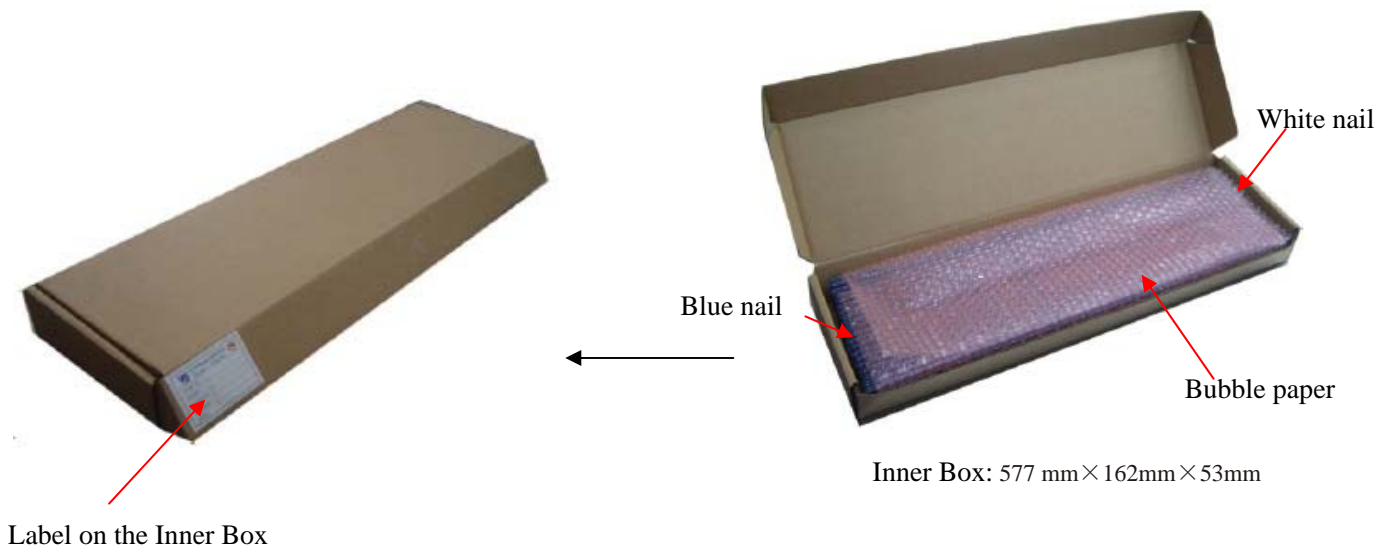

Common Packing: (5 inner boxes/carton)