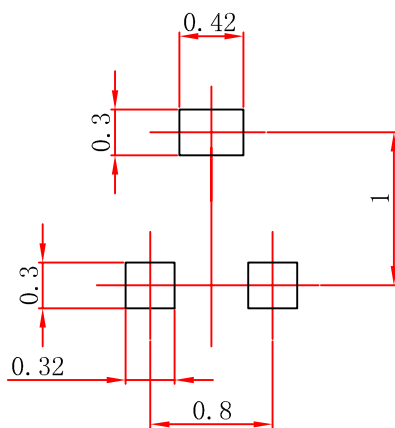

SOT-723 PACKAGE OUTLINE DIMENSIONS

Symbol	Dimensions In Millimeters		Dimensions In Inches	
	Min.	Max.	Min.	Max.
A	0.430	0.500	0.017	0.020
A1	0.000	0.050	0.000	0.002
b	0.170	0.270	0.007	0.011
b1	0.270	0.370	0.011	0.015
c	0.080	0.150	0.003	0.006
D	1.150	1.250	0.045	0.049
E	1.150	1.250	0.045	0.049
E1	0.750	0.850	0.030	0.033
e	0.800TYP.		0.031TYP.	
θ	7° REF.		7° REF.	

中心距：0.80
 脚宽：0.32/0.22
 焊盘宽：0.42/0.32
 脚长：0.20
 焊盘长：0.30

技术要求

1. 塑封体尺寸1.20×0.80×0.50;
2. 未注公差为：±0.05;
3. 所有单位为：mm。

媒体编号

镀涂

旧底图总号

SOT-723
焊盘

底图总号

SOT-723 Embossed Carrier Tape

Packaging Description:

SOT-723 parts are shipped in tape. The carrier tape is made from a dissipative (carbon filled) polycarbonate resin. The cover tape is a multilayer film (Heat Activated Adhesive in nature) primarily composed of polyester film, adhesive layer, sealant, and anti-static sprayed agent. These reeled parts in standard option are shipped with 8,000 units per 7" or 17.8cm diameter reel. The reels are clear in color and is made of polystyrene plastic (anti-static coated).

SOT-723 Tape Leader and Trailer

SOT-723 Reel

Dimensions are in millimeter

Reel Option	D	D1	D2	G	H	I	W1	W2
7" Dia	Ø178.00	54.40	13.00	R78.00	R25.60	R6.50	9.50	12.30
Tolerance	+/-2	+/-1	+/-1	+/-1	+/-1	+/-1	+/-1	+/-1