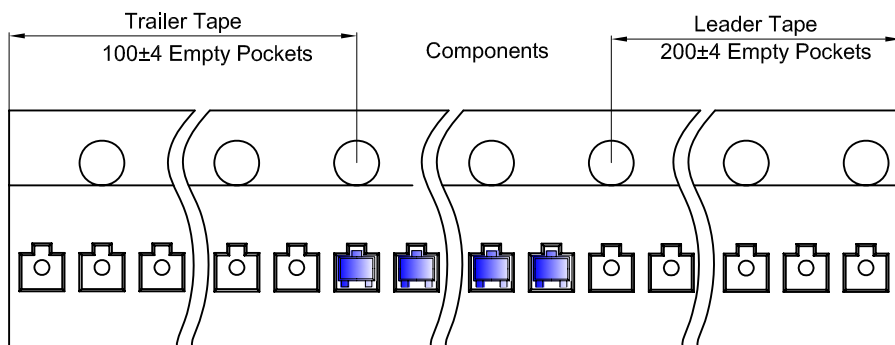

SOT-723 Tape Leader and Trailer