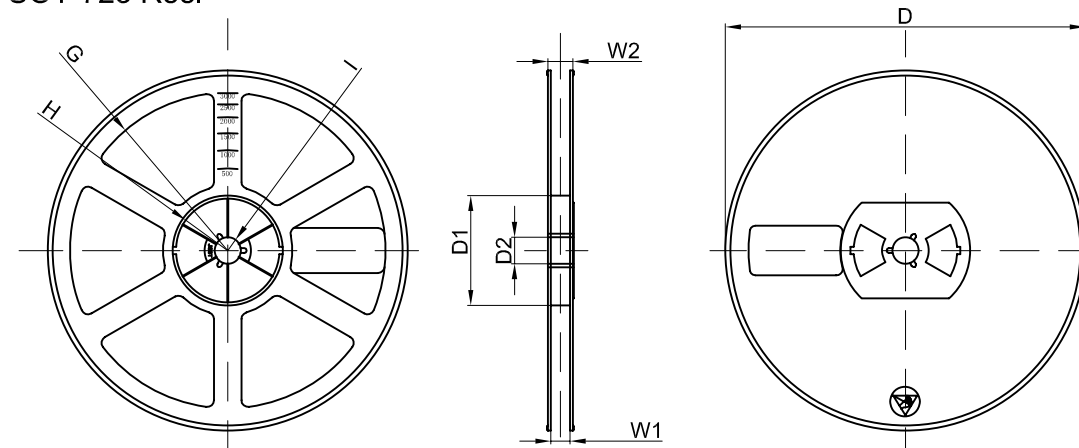

SOT-723 PACKAGE OUTLINE DIMENSIONS

Symbol	Dimensions In Millimeters		Dimensions In Inches	
	Min.	Max.	Min.	Max.
A	0.430	0.500	0.017	0.020
A1	0.000	0.050	0.000	0.002
b	0.170	0.270	0.007	0.011
b1	0.270	0.370	0.011	0.015
c	0.080	0.150	0.003	0.006
D	1.150	1.250	0.045	0.049
E	1.150	1.250	0.045	0.049
E1	0.750	0.850	0.030	0.033
e	0.800TYP.		0.031TYP.	
θ	7° REF.		7° REF.	

中心距：0.80
 脚宽：0.32/0.22
 焊盘宽：0.42/0.32
 脚长：0.20
 焊盘长：0.30

技术要求

1. 塑封体尺寸1.20×0.80×0.50;
2. 未注公差为：±0.05;
3. 所有单位为：mm。

媒体编号

镀涂

旧底图总号

SOT-723
焊盘

底图总号

SOT-723 Embossed Carrier Tape

Packaging Description:

SOT-723 parts are shipped in tape. The carrier tape is made from a dissipative (carbon filled) polycarbonate resin. The cover tape is a multilayer film (Heat Activated Adhesive in nature) primarily composed of polyester film, adhesive layer, sealant, and anti-static sprayed agent. These reeled parts in standard option are shipped with 8,000 units per 7" or 17.8cm diameter reel. The reels are clear in color and is made of polystyrene plastic (anti-static coated).

SOT-723 Tape Leader and Trailer

SOT-723 Reel

Dimensions are in millimeter

Reel Option	D	D1	D2	G	H	I	W1	W2
7" Dia	Ø178.00	54.40	13.00	R78.00	R25.60	R6.50	9.50	12.30
Tolerance	+/-2	+/-1	+/-1	+/-1	+/-1	+/-1	+/-1	+/-1