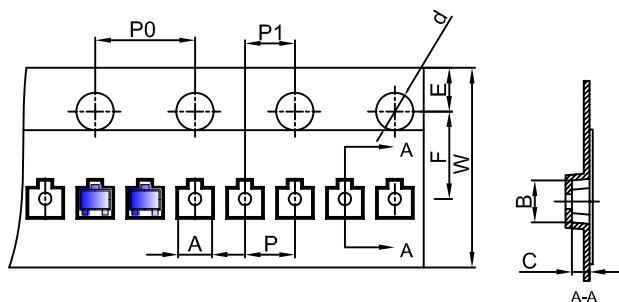

中心距：0.80
 脚宽：0.32/0.22
 焊盘宽：0.42/0.32
 脚长：0.20
 焊盘长：0.30

技术要求

1. 塑封体尺寸1.20×0.80×0.50;
2. 未注公差为：±0.05;
3. 所有单位为：mm。

媒体编号

镀涂

旧底图总号

SOT-723
焊盘

底图总号

SOT-723 Embossed Carrier Tape

Packaging Description:

SOT-723 parts are shipped in tape. The carrier tape is made from a dissipative (carbon filled) polycarbonate resin. The cover tape is a multilayer film (Heat Activated Adhesive in nature) primarily composed of polyester film, adhesive layer, sealant, and anti-static sprayed agent. These reeled parts in standard option are shipped with 8,000 units per 7" or 17.8cm diameter reel. The reels are clear in color and is made of polystyrene plastic (anti-static coated).